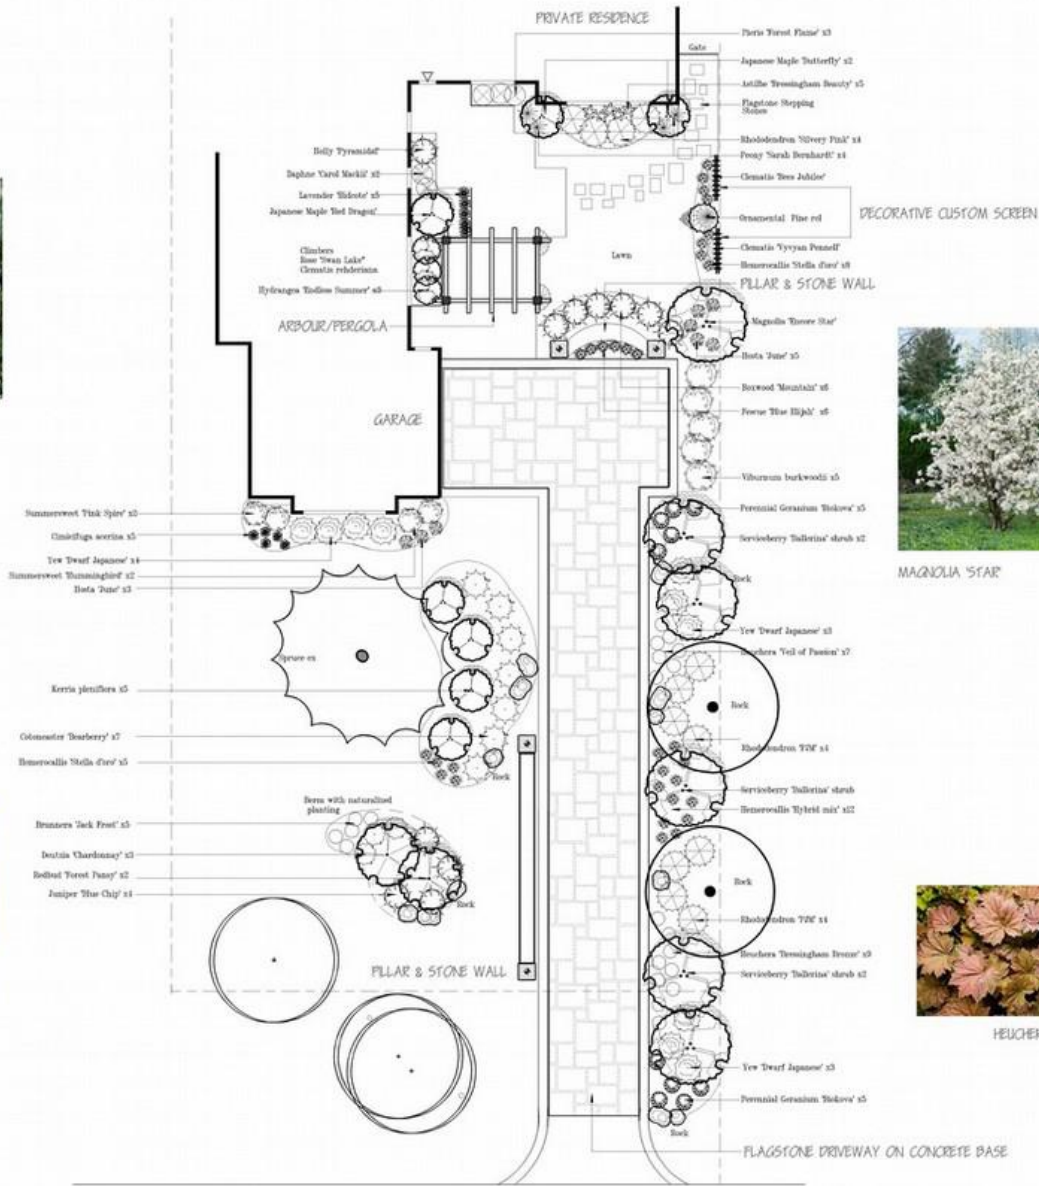

CINCIFUGA ACERNA

KERRIA PLENIFLORA

MAGNOLIA 'STELLA'

HEUCHERA

NOTES

Creative Garden Designs Inc.

SCALE	1" = 100'	PROJECT NO.	104
DRAWN BY	cgd inc.	CHECKED BY	je
DATE	Jan 2018	DATE	L-04 PP
DATE OF PLAN			